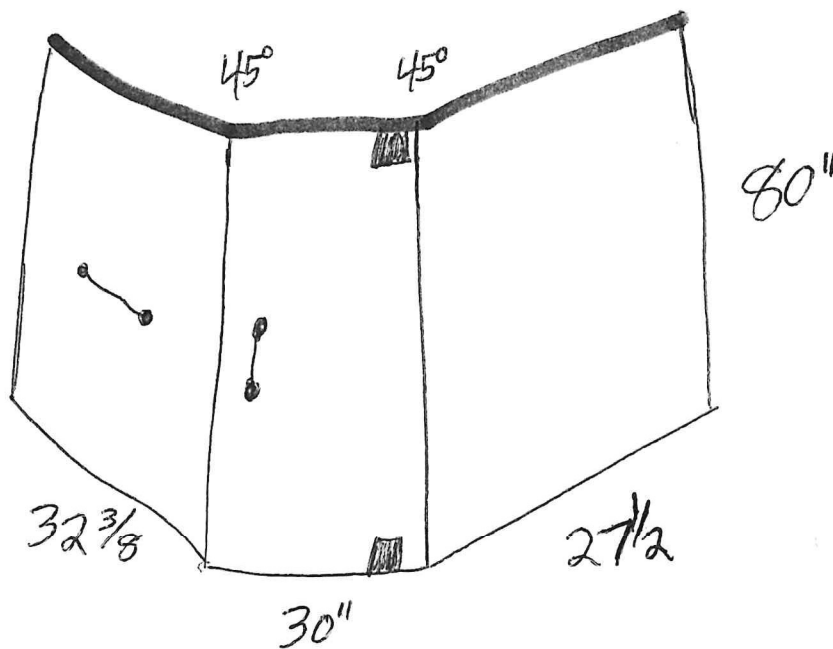

Custom Shower Door Quote

Frame Type	Frameless
Glass Type	3/8" shouweruard
Hardware Finish	Chrome
Hinge Type	Wall Mount - Vienna
Handle Type	Square Pull/ towel bar combo
Head Anchoring	none
Panel Anchoring	U-channel
	24" single side towel bar on return panel

24" SQ towel bar on side panel

Hydroslide

clear/guard
Brushed nickel
channel on bottom of panel
Puck handle

Custom Shower

Custom Shower

Custom Shower

$3/8''$ Euro
Clear/guard
Channel on bottom and sides of panels
Clips on top of panels
ladder pulls
Double doors
SATIN BRASS