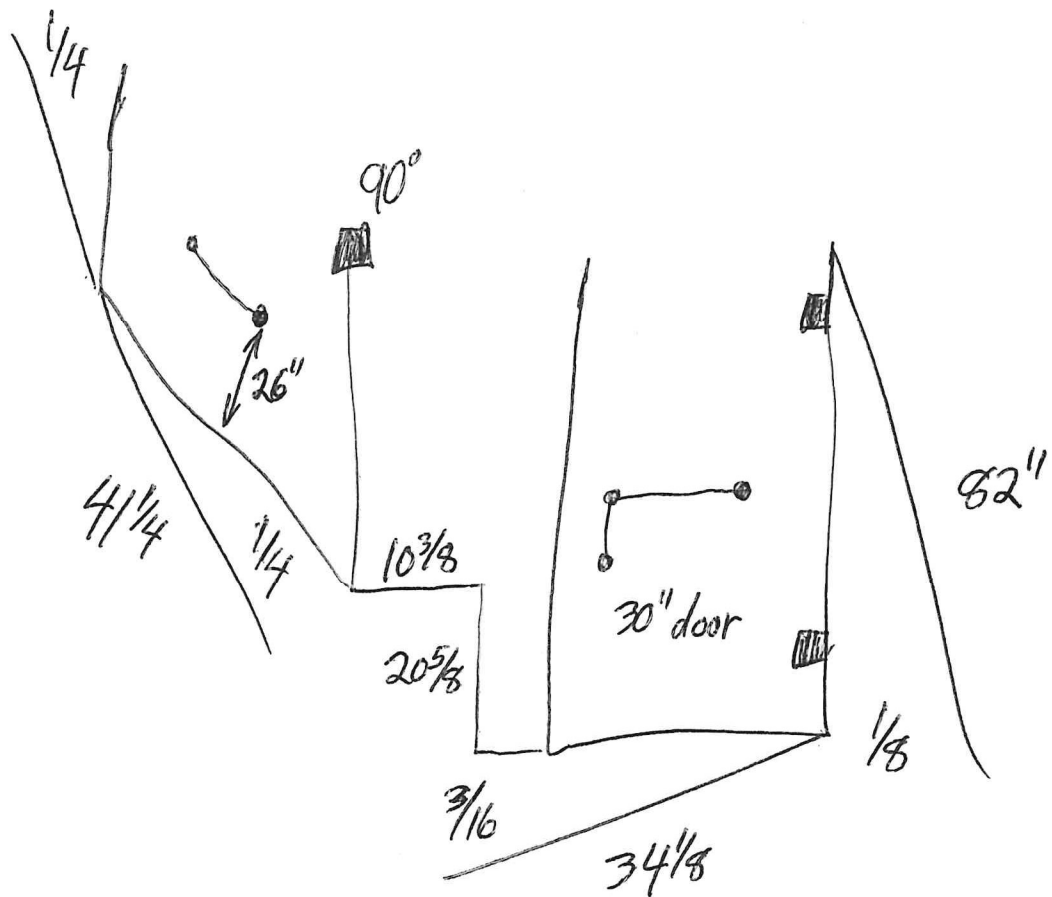

Custom Shower Door Quote

Frame Type	Frameless
Glass Type	3/8" showerguard
Hardware Finish	Brushed Nickel
Hinge Type	Pivots - Prima
Handle Type	Std. 8" back to back
Head Anchoring	Header
Panel Anchoring	U-channel

Custom Shower Door Quote

Frame Type	Frameless
Glass Type	3/8" shouweruard
Hardware Finish	Chrome
Hinge Type	Wall Mount - Vienna
Handle Type	Square Pull/ towel bar combo
Head Anchoring	none
Panel Anchoring	U-channel
	24" single side towel bar on return panel

Custom Shower Door Quote

Frame Type	Frameless
Glass Type	3/8" showerguard
Hardware Finish	Matte Black
Hinge Type	Pivot Mount - Cardiff
Handle Type	8" Ladder pull
Head Anchoring	Header
Panel Anchoring	U-channel

24" SQ towel bar on side panel

Hydroslide

clear/guard
Brushed nickel
channel on bottom of panel
Puck handle

Custom Shower

Custom Shower

Custom Shower

$3/8''$ Euro
Clear/guard
Channel on bottom and sides of panels
Clips on top of panels
ladder pulls
Double doors
SATIN BRASS