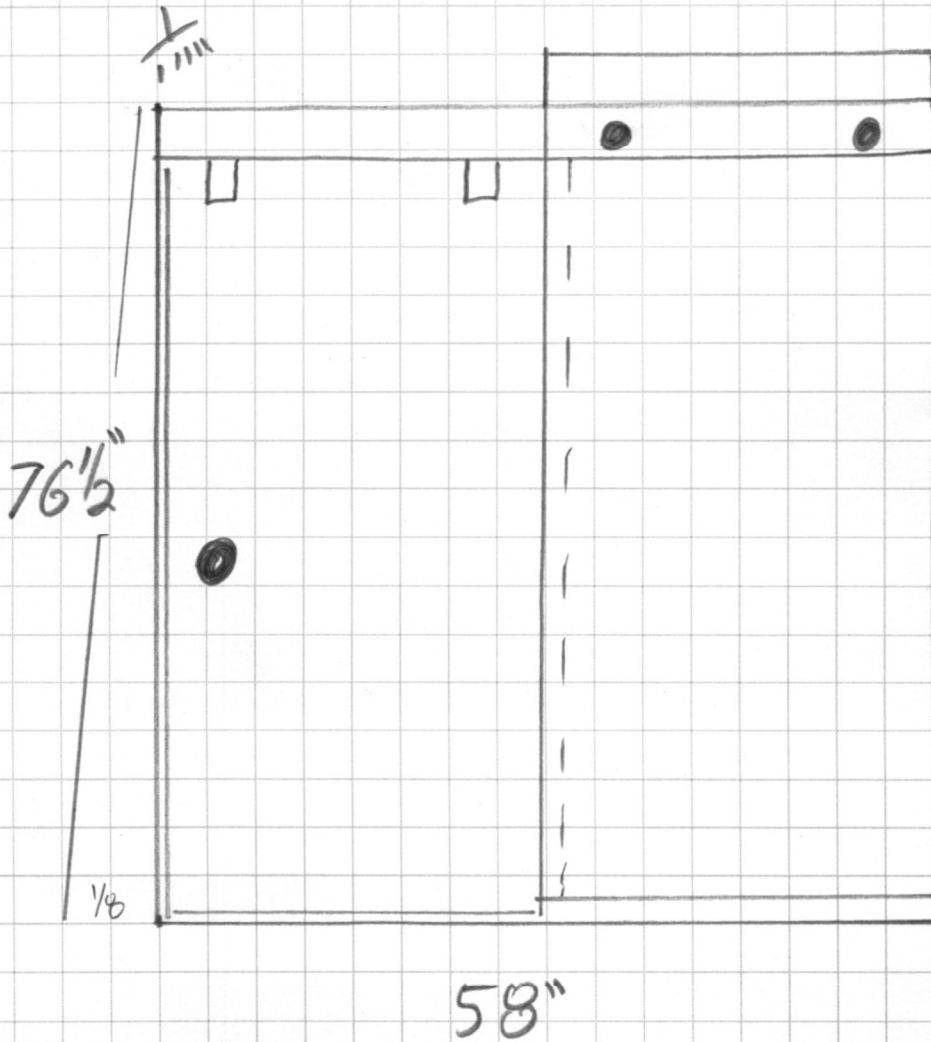

Custom Shower Door Quote

Frame Type	Frameless
Glass Type	3/8" shouweruard
Hardware Finish	Chrome
Hinge Type	Wall Mount - Vienna
Handle Type	Square Pull/ towel bar combo
Head Anchoring	none
Panel Anchoring	U-channel
	24" single side towel bar on return panel

Custom Shower Door Quote

Frame Type	Frameless
Glass Type	3/8" showerguard
Hardware Finish	Matte Black
Hinge Type	Pivot Mount - Cardiff
Handle Type	8" Ladder pull
Head Anchoring	Header
Panel Anchoring	U-channel

24" SQ towel bar on side panel

Hydroslide

clear/guard
Brushed nickel
channel on bottom of panel
Puck handle

Custom Shower

Custom Shower

Custom Shower

$3/8''$ Euro
Clear/guard
Channel on bottom and sides of panels
Clips on top of panels
ladder pulls
Double doors
SATIN BRASS