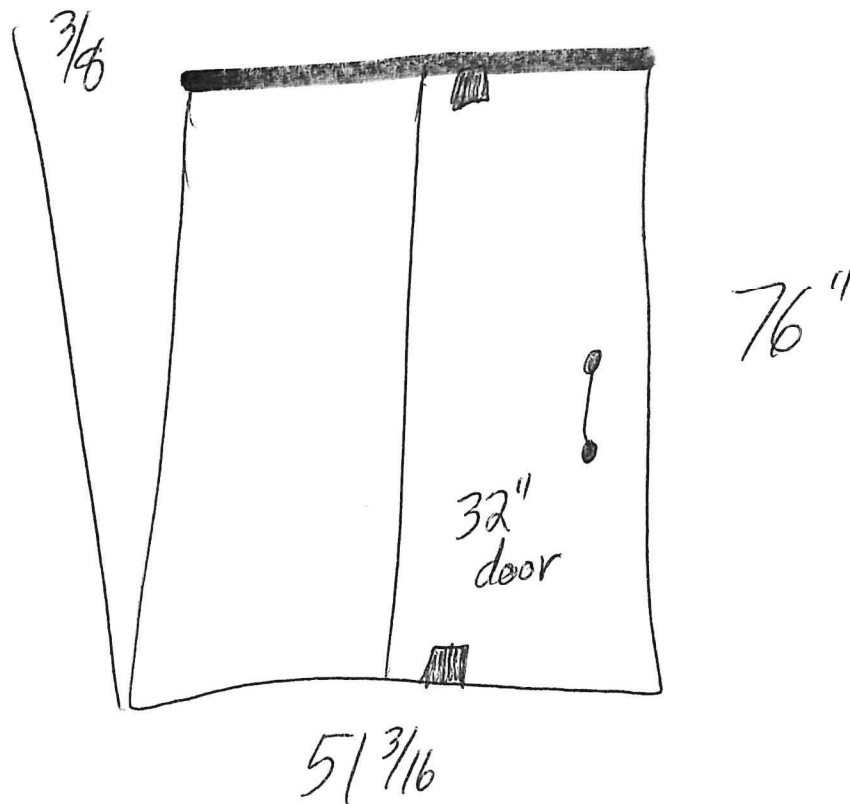

Custom Shower Door Quote

Frame Type	Frameless
Glass Type	3/8" showerguard
Hardware Finish	Brushed Nickel
Hinge Type	Pivots - Prima
Handle Type	Std. 8" back to back
Head Anchoring	Header
Panel Anchoring	U-channel

Custom Shower Door Quote

Frame Type	Frameless
Glass Type	3/8" shouweruard
Hardware Finish	Chrome
Hinge Type	Wall Mount - Vienna
Handle Type	Square Pull/ towel bar combo
Head Anchoring	none
Panel Anchoring	U-channel
	24" single side towel bar on return panel

24" SQ towel bar on side panel

Hydroslide

clear/guard
Brushed nickel
channel on bottom of panel
Puck handle

Custom Shower

Custom Shower

Custom Shower

$3/8''$ Euro
Clear/guard
Channel on bottom and sides of panels
Clips on top of panels
ladder pulls
Double doors
SATIN BRASS